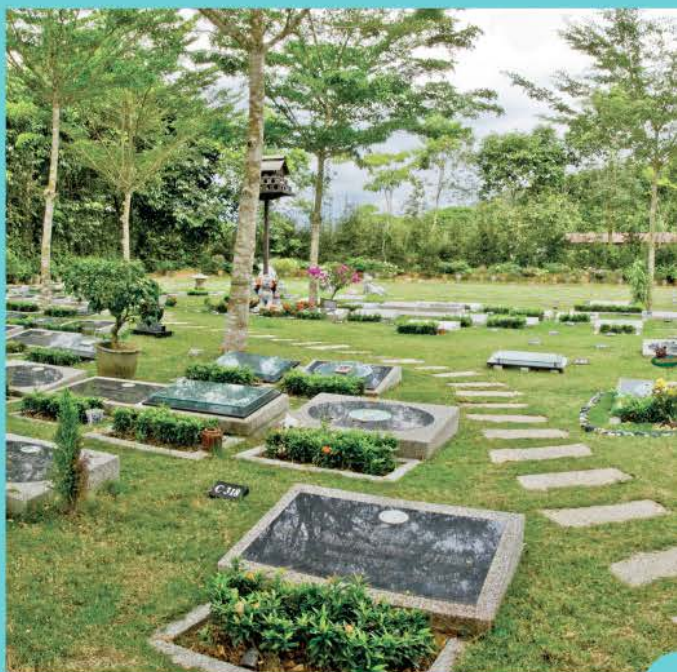

Pet

寵物骨灰閣

Urn Compartme

條件與規則

1. 僅限狗與貓寵物而已。
2. 本配套僅限於巴生谷河流域履約。配套內所包含的上門領取與運送寵物遺體服務是以吉隆坡富貴紀念館為圓心，半徑35公里以內為局限。
3. 本配套所列交通或運輸工具，若因本公司無可預測或無法控制的情況而無法完成被使用，本公司有權以其他交通或運輸方式代替，無需承擔任何責任。
4. 不論在任何情況之下，所購契約不能退回。
5. 非本配套載明之服務內容，均須額外付費。
6. 如對上述規則與條件之中文譯本，產生任何詮釋上的爭議，將以英文譯本為詮釋標準。