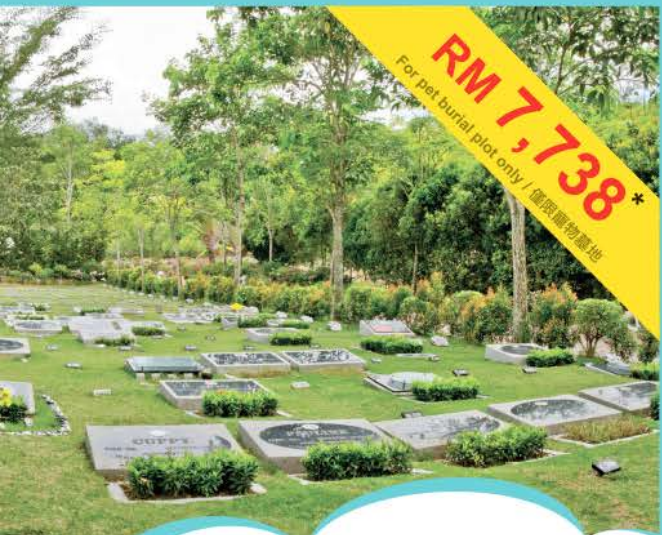

RM 7,738*
For pet burial plot only / 僅限寵物墓地

Pet

**寵物墓地
Burial Plot**